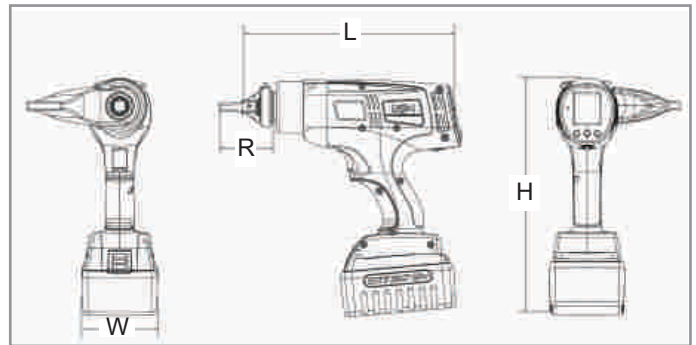

Electric Bolting Systems

**LION
GUN®**

The LION Gun is the world's first affordable precision bolting system with built-in data recording. Set your desired torque output on the LION Gun's display and pull the trigger to get precise, repeatable torque without excessive noise or vibration.

Unmatched
Portability

**Industrial-
Grade** Power

**Data
Recording**

MODEL	H (inch/mm)	W (inch/mm)	L (inch/mm)	R (inch/mm)	DRIVE (inch)	WEIGHT (lbs/kg)	TORQUE (ft-lbs/Nm)	
							MIN.	MAX.
LION-.25	10.83" (275 mm)	3.46" (88 mm)	10.16" (258 mm)	2.35" (60 mm)	1/2"	7.30 lbs (3.31 kg)	25 ft-lbs (34 Nm)	250 ft-lbs (339 Nm)
LION-.7	10.83" (275 mm)	3.46" (88 mm)	10.80" (274 mm)	2.38" (60 mm)	3/4"	7.81 lbs (3.72 kg)	150 ft-lbs (203 Nm)	700 ft-lbs (949 Nm)